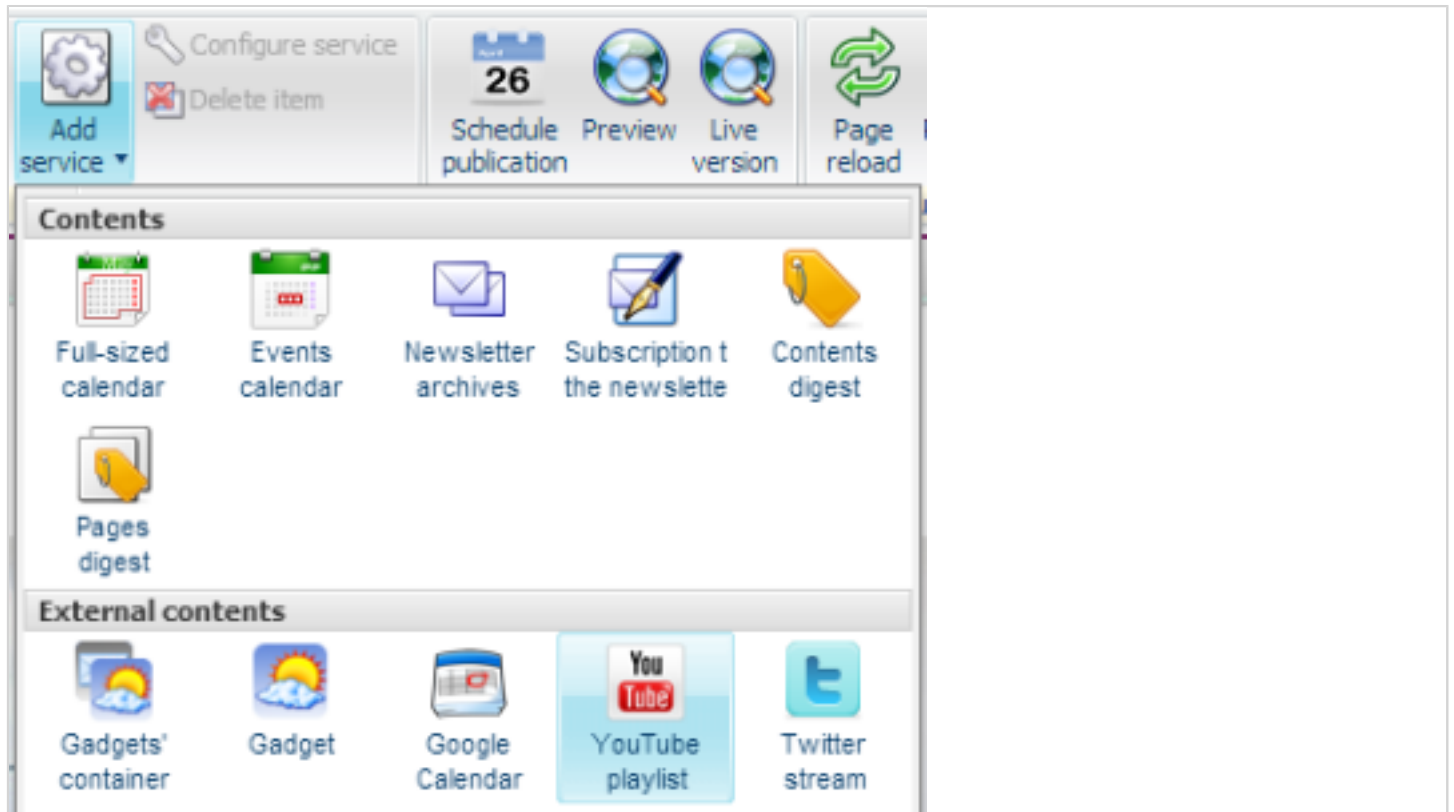

# Tutorial : Add a YouTube playlist

Select a page from the site and an area of your choice.

Go to the menu **Add Service** and click on **YouTube Playlist** to add a playlist.

You will need the YouTube playlist identifier.